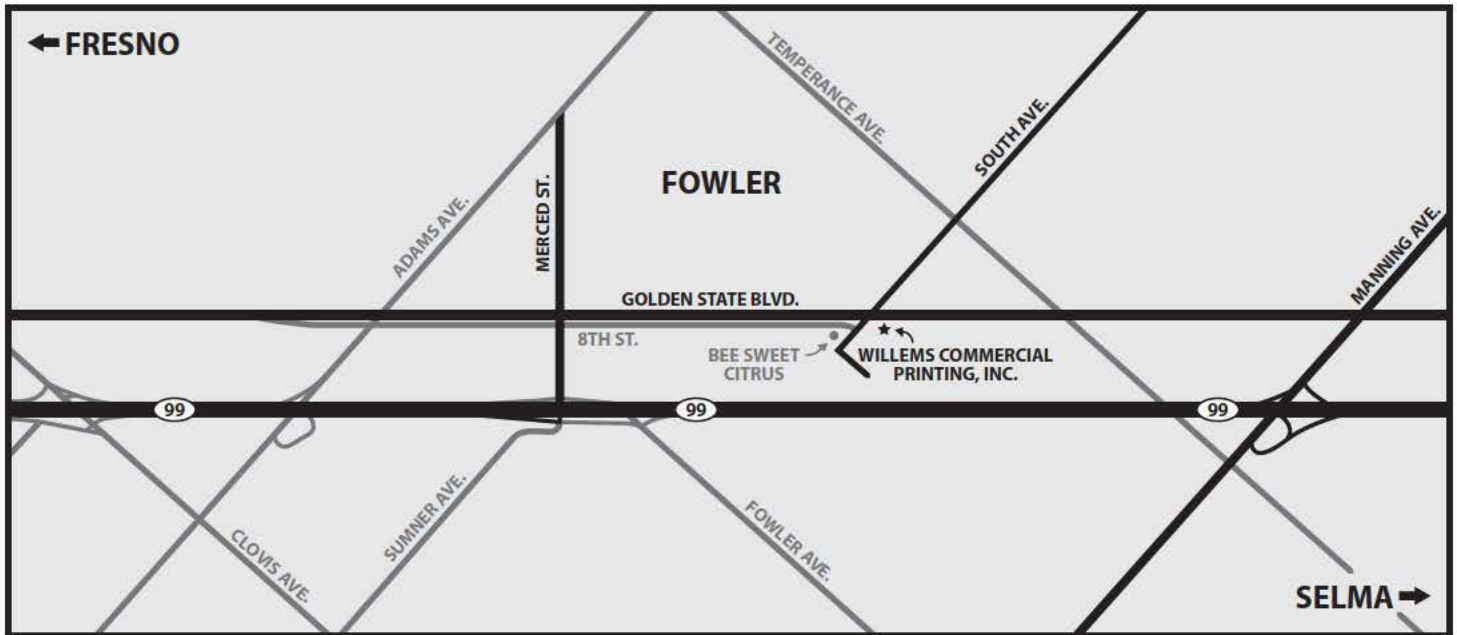

WILLEMS
COMMERCIAL
PRINTING INC.

Directions to Willems Commercial Printing, Inc.

2030 S. Golden State Blvd Ste 203
Fowler, CA 93625
(559) 834-1919

Coming from the North (Fresno):

- Take the California 99 S toward Bakersfield/Los Angeles (CA-41 S turns into California 99 S)
- Take exit 123A for Merced St.
- Turn left onto W Merced St.
- Turn right onto S Golden State Blvd (Make sure you turn at the light, not at the frontage road - 8th st.)
- Turn right into Golden State Industrial Park (approx. 1/2 mile, right after Bee Sweet Citrus)
- We are on the left side, suite #203, to the right of Fastenal.

Coming from the South (Selma):

- Take the California 99 N
- Take exit 121 for Manning Ave toward Parlier/Reedley
- Turn right onto E Manning Ave
- Turn left onto S Golden State Blvd
- Make a U-turn at E. South Ave (approximately 1.3 miles)
- Turn right (almost immediately) into the Golden State Industrial Park
- We are on the left side, suite #203, to the right of Fastenal.